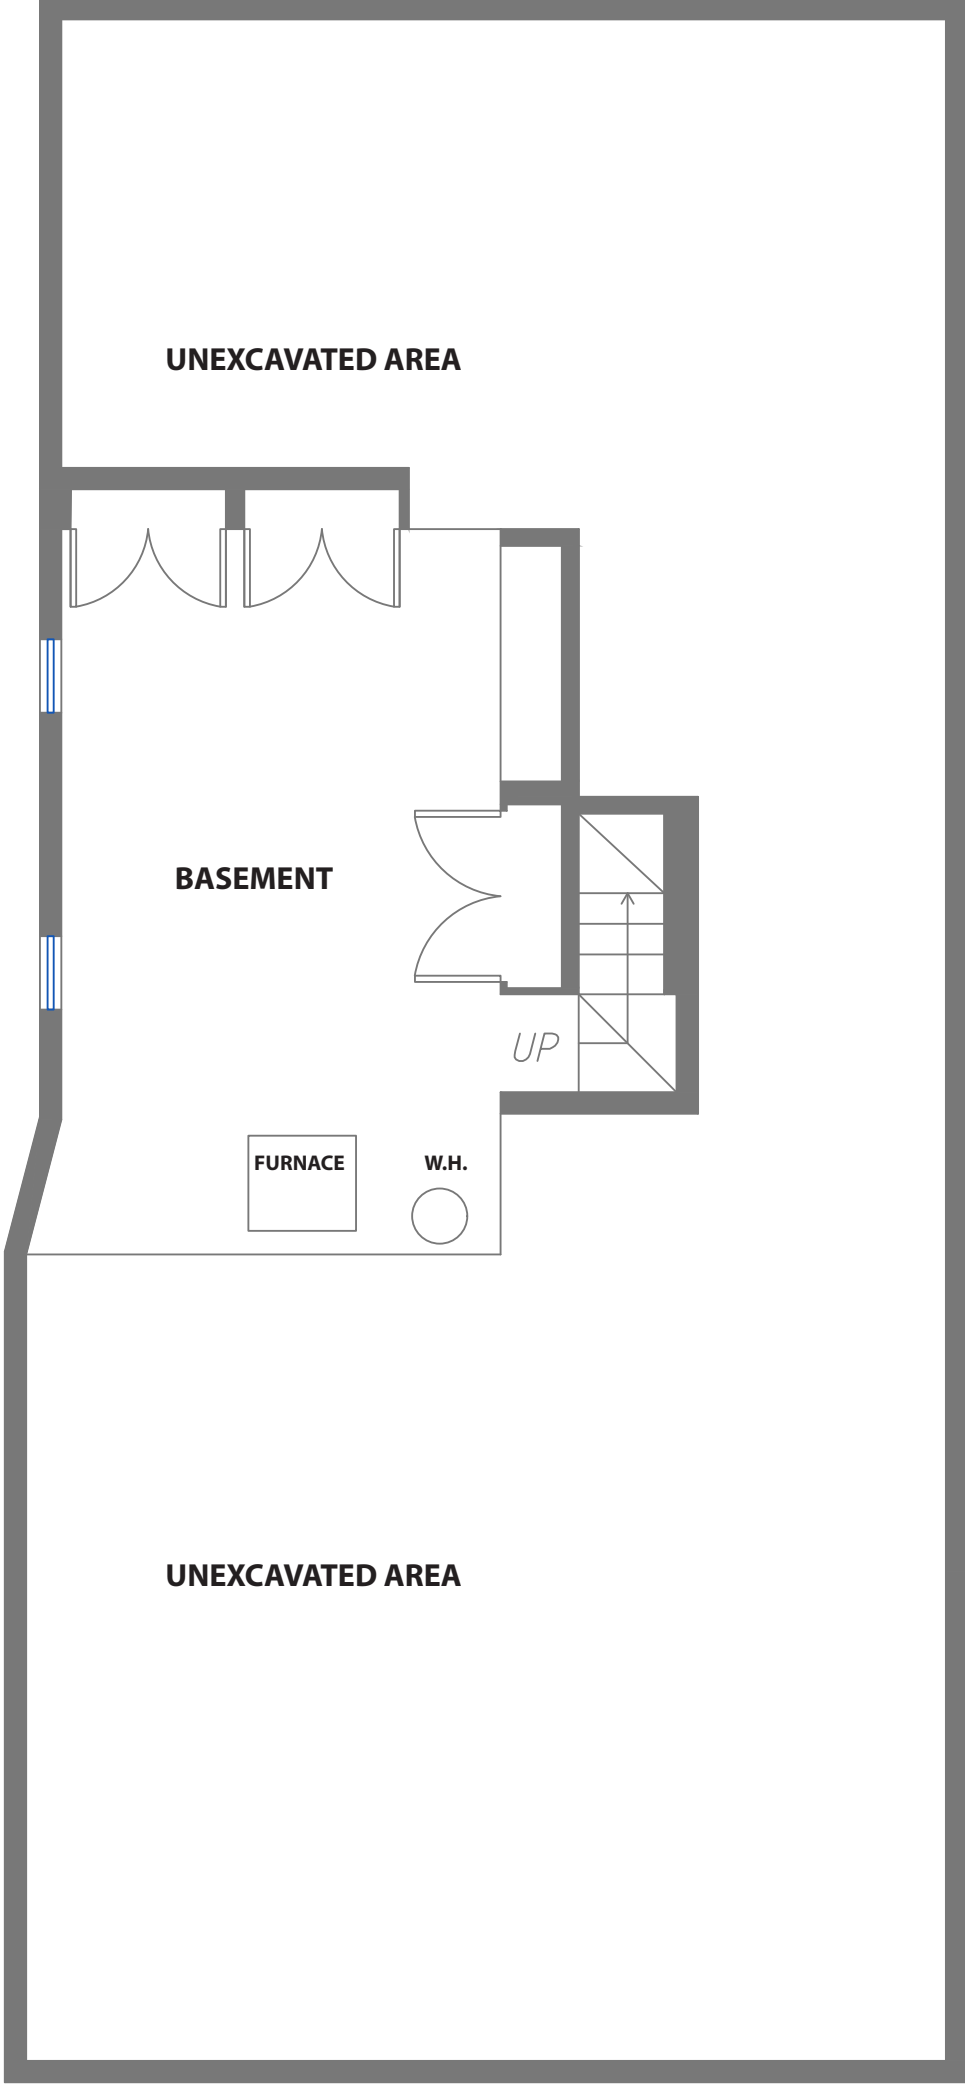

629 MIRAMAR AVENUE

SAN FRANCISCO, CALIFORNIA

MAIN LEVEL

BASEMENT LEVEL

RENDERING BY OPEN HOMES PHOTOGRAPHY
ALL MEASUREMENTS AREA APPROXIMATE WHILE DEEMED RELIABLE, NO INFORMATION
ON THESE FLOOR PLANS SHOULD BE RELIED UPON WITHOUT INDEPENDENT VERIFICATION