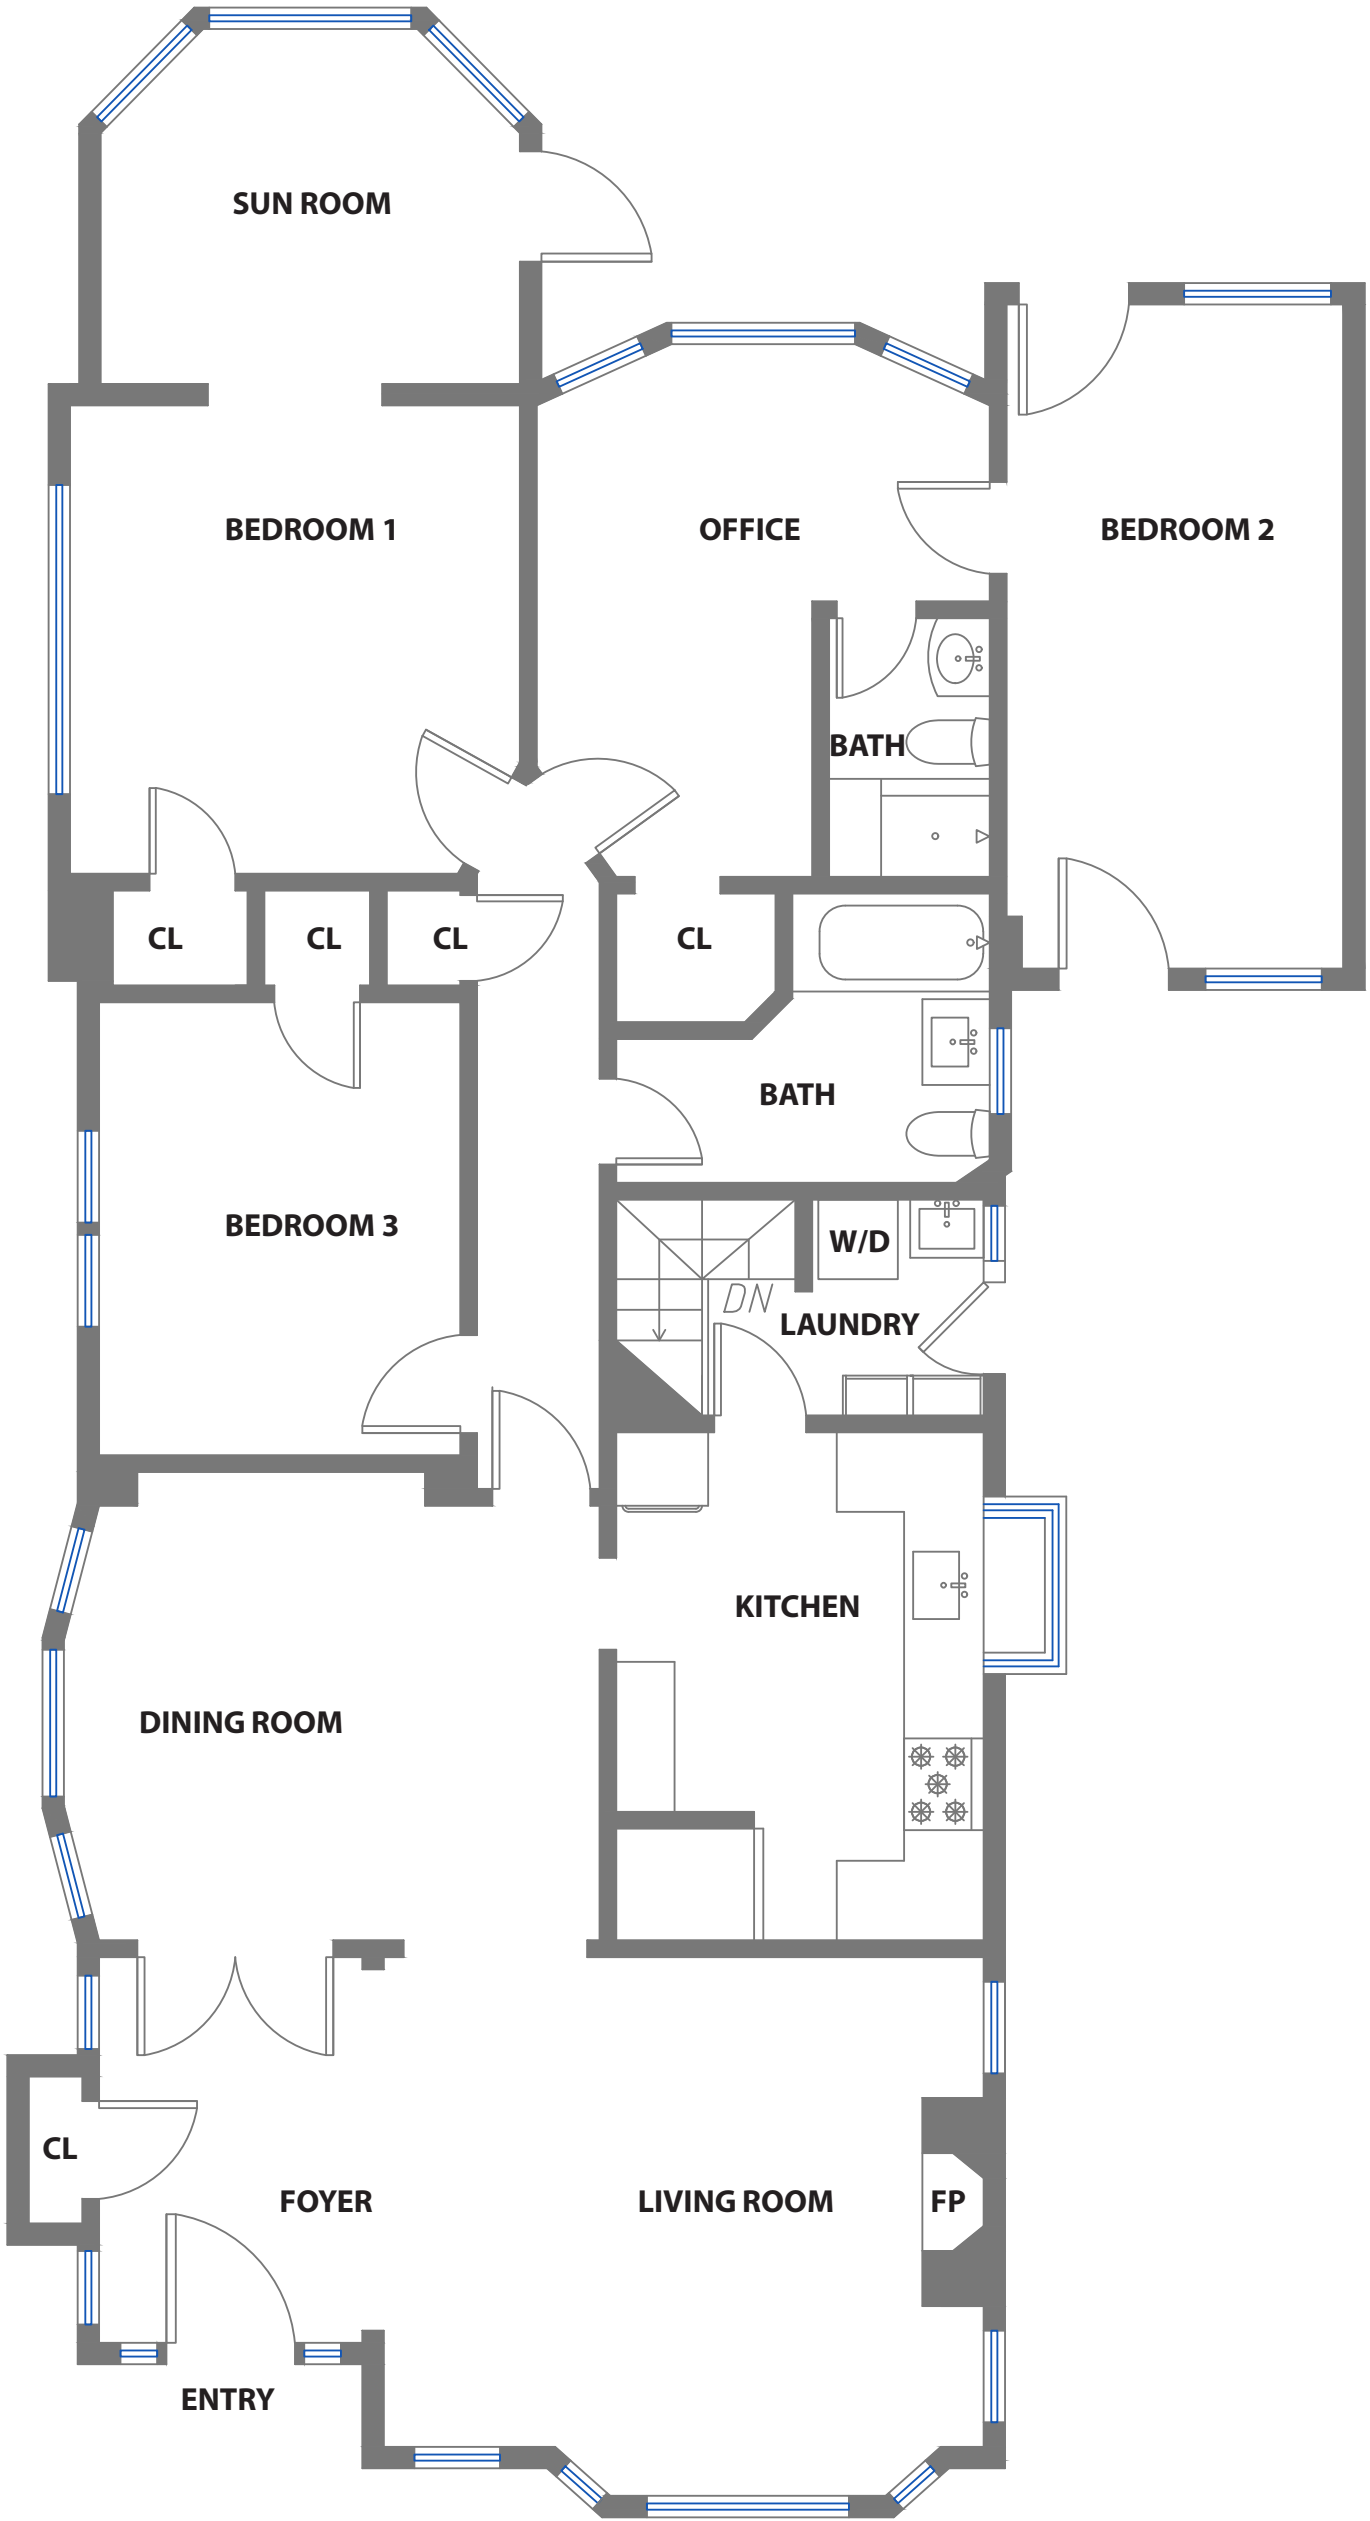

629 MIRAMAR AVENUE

SAN FRANCISCO, CALIFORNIA

MAIN LEVEL

BASEMENT LEVEL

RENDERING BY OPEN HOMES PHOTOGRAPHY
ALL MEASUREMENTS AREA APPROXIMATE WHILE DEEMED RELIABLE, NO INFORMATION
ON THESE FLOOR PLANS SHOULD BE RELIED UPON WITHOUT INDEPENDENT VERIFICATION